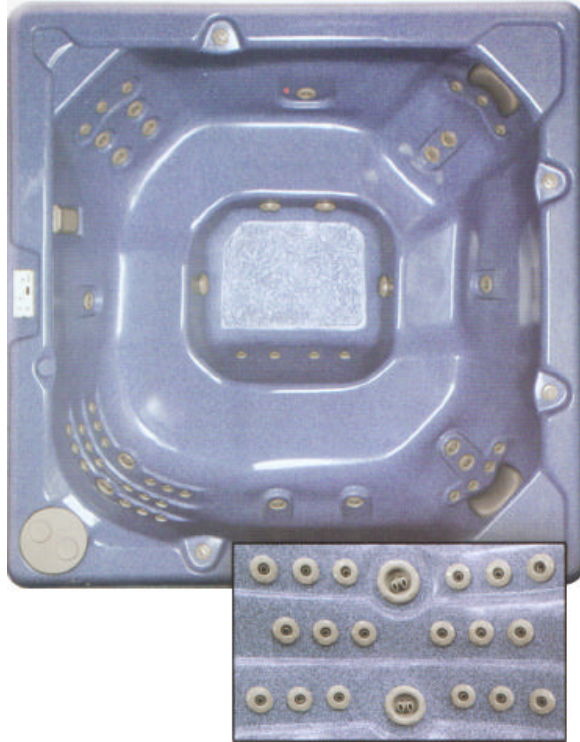

Oasis

Deluxe Shown

Acrylic Colors:

Standard Features

Seating Capacity	8
Dimensions	90 x 90 x 36
Gallons	450
Spa Shell	Lucite Acrylic w/Fiberglass Reinforcement
Cabinet	Maintenance Free Timberstone
Lighting	12Volt Single Color
Pump	2 Speed High Flow Pump
Jets	24 Fully Adjustable Jets
Filter	100% Pressure Filtration System
Control	Digital Topside Control
Insulation	Thermotrap Foam Insulation
Cover	Deluxe 4" Tapered Hard Cover

Deluxe

Additional High Flow Pump
Additional 20 Jets (44 Total)