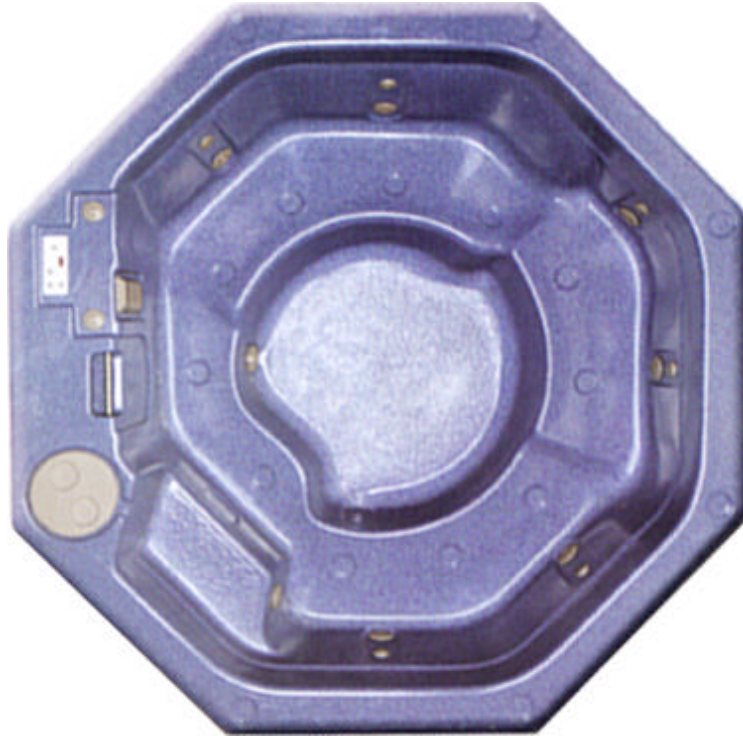

Octo 90

Acrylic Colors:

Standard Features

Seating Capacity	7-8
Dimensions	87 x 87 x 35
Gallons	400
Spa Shell	Lucite Acrylic w/Fiberglass Reinforcement
Cabinet	Maintenance Free Timberstone
Lighting	12Volt Single Color
Pump	2 Speed High Flow Pump
Jets	18 Fully Adjustable Jets
Filter	100% Pressure Filtration System
Control	Digital Topside Control
Insulation	Thermotrap Foam Insulation
Cover	Deluxe 4" Tapered Hard Cover