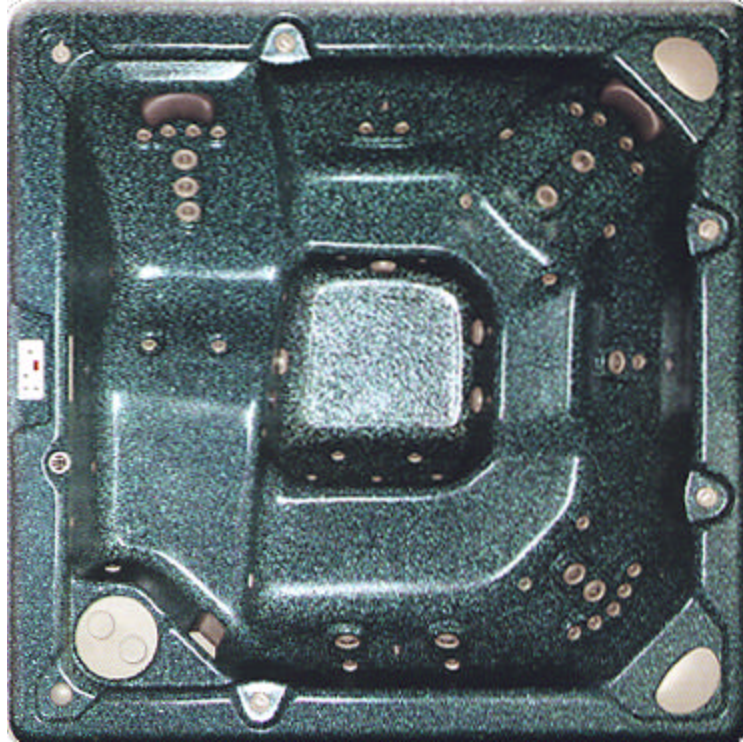

Ultra

Deluxe Shown

Acrylic Colors:

Standard Features

Seating Capacity	8
Dimensions	90 x 90 x 36
Gallons	450
Spa Shell	Lucite Acrylic w/Fiberglass Reinforcement
Cabinet	Maintenance Free Timberstone
Lighting	12Volt Single Color
Pump	2 Speed High Flow Pump
Jets	24 Fully Adjustable Jets
Filter	100% Pressure Filtration System
Control	Digital Topside Control
Insulation	Thermotrap Foam Insulation
Cover	Deluxe 4" Tapered Hard Cover

Deluxe

Additional High Flow Pump
Additional 20 Jets (44 Total)